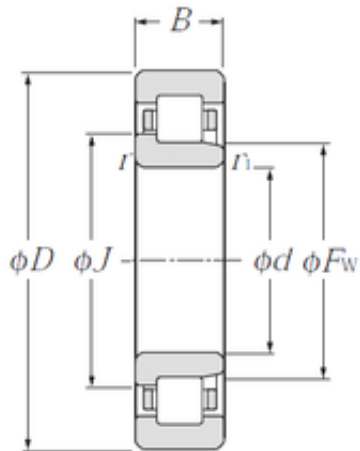

## BEARING de Mexico?S.A.

140 mm x 250 mm x 68 mm NTN NJ2228E  
Cylindrical roller bearings

Bearing No. NJ2228E

Size	140x250x68 mm
Bore Diameter	140 mm
Outer Diameter	250 mm
Width	68 mm
d	140 mm
Fw	169 mm
D	250 mm
B	68 mm
C	68 mm
r min.	3 mm
r1 min.	3 mm
J	180,2 mm
Weight	15,8 Kg
Basic dynamic load rating (C)	575 kN
Basic static load rating (C0)	835 kN
(Grease) Lubrication Speed	2 100 r/min

NJ2228E Bearing 2D drawings and 3D CAD models