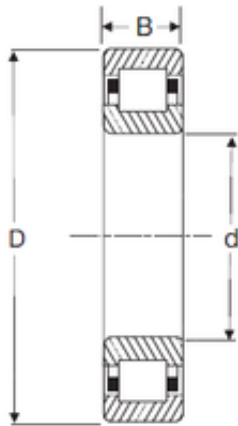

BEARING de Mexico?S.A.

30 mm x 72 mm x 27 mm SIGMA NUP 2306
Cylindrical roller bearings

Bearing No. NUP 2306

Size	30x72x27 mm
Bore Diameter	30 mm
Outer Diameter	72 mm
Width	27 mm
d	30 mm
D	72 mm
B	27 mm
C	27 mm

NUP 2306 Bearing 2D drawings and 3D CAD models