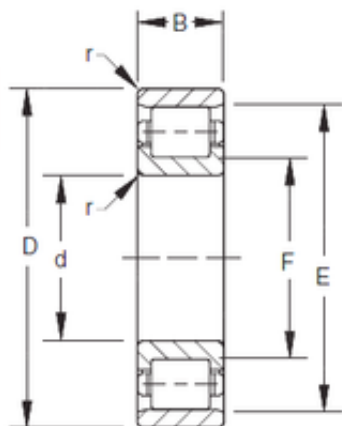

BEARING de Mexico?S.A.

RJ
RIJ

440 mm x 650 mm x 157 mm Timken 440RJ30
Cylindrical roller bearings

Bearing No. 440RJ30

Bore Diameter	440 mm
Outer Diameter	613 mm
d	440 mm
F	476 mm
D	650 mm
E	613 mm
B	157 mm
C	157 mm
r max	5 mm

440RJ30 Bearing 2D drawings and 3D CAD models