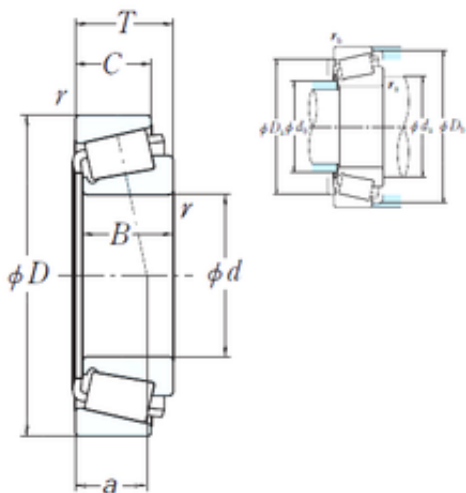

BEARING de Mexico?S.A.

124,943 mm x 234,95 mm x 63,5 mm NSK
95491/95925 Cylindrical roller bearings

Bearing No. 95491/95925

Size	124.943x234.95x63.5 mm
Bore Diameter	124,943 mm
Outer Diameter	234,95 mm
Width	63,5 mm
d	124,943 mm
D	234,95 mm
T	63,5 mm
B	63,5 mm
C	49,212 mm
R	6,4 mm
r	3,3 mm
a	50,5 mm
Da	212 mm
db	142 mm
da	162 mm
Db	226 mm
Weight	11,9 Kg
Basic dynamic load rating (C)	510 kN
Basic static load rating (C0)	790 kN
Calculation factor (e)	0,37
Calculation factor (Y0)	0,89

95491/95925 Bearing 2D drawings and 3D CAD models