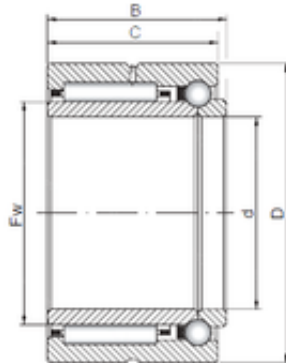

## BEARING de Mexico?S.A.

20 mm x 37 mm x 23 mm ISO NKIB 5904

Complex bearings

Bearing No. NKIB 5904

Size	20x37x23 mm
Bore Diameter	20 mm
Outer Diameter	37 mm
Width	23 mm
d	20 mm
Fw	25 mm
D	37 mm
B	23 mm
C	23 mm

NKIB 5904 Bearing 2D drawings and 3D CAD models