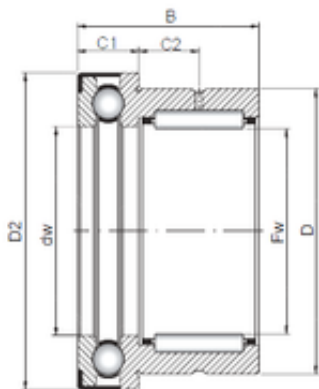

BEARING de Mexico?S.A.

12 mm x 21 mm x 23 mm ISO NKX 12 Z
Complex bearings

Bearing No. NKX 12 Z

Size	12x21x23 mm
Bore Diameter	12 mm
Outer Diameter	21 mm
Width	23 mm
d	12 mm
Fw	12 mm
D	21 mm
B	23 mm
C1	9 mm
D2	27,2 mm
C2	6,5 mm

NKX 12 Z Bearing 2D drawings and 3D CAD models