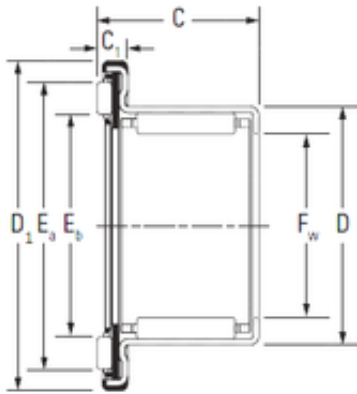

### INA 712065700 Complex bearings

Bearing No. 712065700

Size	25x37x22 mm
Bore Diameter	25 mm
Outer Diameter	37 mm
Width	22 mm
d	25 mm
D	37 mm
C	22 mm

712065700 Bearing 2D drawings and 3D CAD models