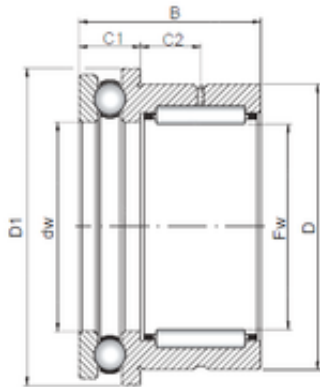

BEARING de Mexico?S.A.

15 mm x 24 mm x 23 mm ISO NKX 15

Complex bearings

Bearing No. NKX 15

Size	15x24x23 mm
Bore Diameter	15 mm
Outer Diameter	24 mm
Width	23 mm
d	15 mm
Fw	15 mm
D	24 mm
B	23 mm
C1	9 mm
D1	28,1 mm
C2	6,5 mm

NKX 15 Bearing 2D drawings and 3D CAD models