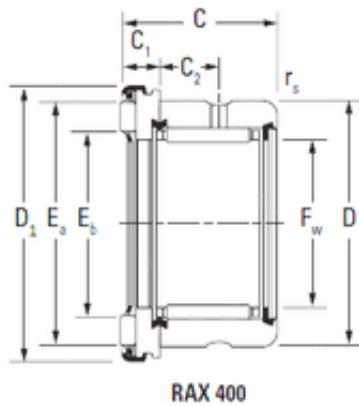

BEARING de Mexico?S.A.

KOYO RAX 440 Complex bearings

Bearing No. RAX 440

Size	40x52x24 mm
Bore Diameter	40 mm
Outer Diameter	52 mm
Width	24 mm
Fw	40 mm
D	52 mm
D1	60 mm
C	24 mm
C1	6 mm
C2	9 mm
Ea	54,9 mm
Eb	43 mm
Weight	0,15 Kg
Dynamic load rating radial (C)	23,8 kN
Dynamic load rating axial (C)	20,4 kN
Static load rating radial (C0)	47 kN
Static load rating axial (C0)	96 kN

RAX 440 Bearing 2D drawings and 3D CAD models