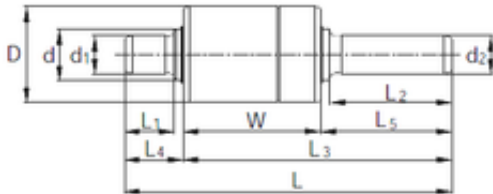

BEARING de Mexico?S.A.

KBC RW357005 Complex bearings

Bearing No. RW357005

RW357005 Bearing 2D drawings and 3D CAD models

Outer Diameter	35 mm
D	35 mm
d	18 mm
L4	15.5 mm
L5	38.7 mm
L2	36.1 mm
L3	74.7 mm
d1	18 mm
d2	12.038 mm
L	90.2 mm
W	36 mm