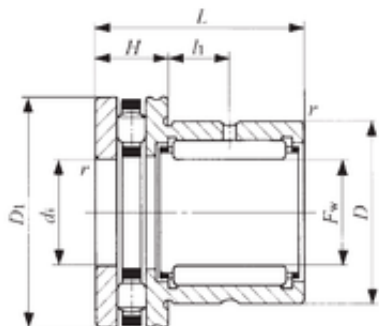

BEARING de Mexico?S.A.

IKO NBX 6040 Complex bearings

Bearing No. NBX 6040

Bore Diameter	60 mm
Outer Diameter	72 mm
Fw	60 mm
D	72 mm
D1	85 mm
d1	60 mm
r min.	1 mm
H	17 mm
L	40 mm
L1	12 mm
da min.	82 mm
Weight	0,501 Kg
Dynamic load rating radial (C)	47,5 kN
Dynamic load rating axial (C)	64,6 kN
Static load rating radial (C0)	103 kN
Static load rating axial (C0)	224 kN

NBX 6040 Bearing 2D drawings and 3D CAD models