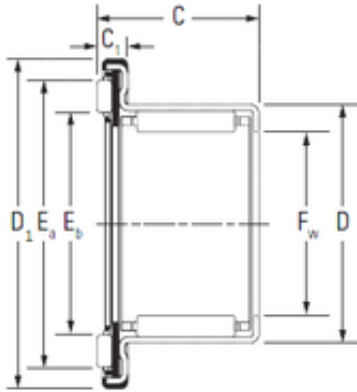

### INA F-93463.1 Complex bearings

Bearing No. F-93463.1

Size	25x37x22.2 mm
Bore Diameter	25 mm
Outer Diameter	37 mm
Width	22,2 mm
d	25 mm
D	37 mm
D1	50 mm
C	22,2 mm

F-93463.1 Bearing 2D drawings and 3D CAD models