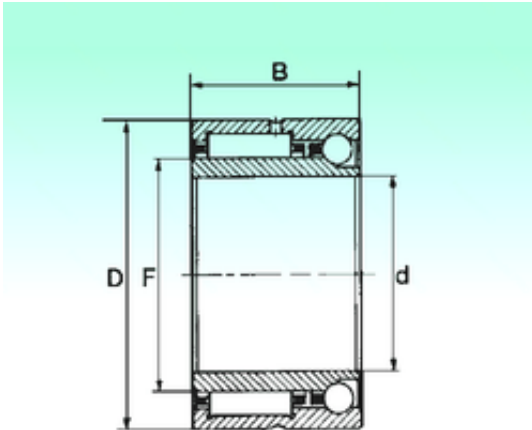

BEARING de Mexico?S.A.

65 mm x 90 mm x 34 mm NBS NKIA 5913
Complex bearings

Bearing No. NKIA 5913

Size	65x90x34 mm
Bore Diameter	65 mm
Outer Diameter	90 mm
Width	34 mm
d	65 mm
F	72 mm
D	90 mm
B	34 mm
C	34 mm
Weight	0,635 Kg
Dynamic load rating radial (C)	57,95 kN
Dynamic load rating axial (C)	9,785 kN
Static load rating radial (C0)	106,4 kN
Static load rating axial (C0)	21,185 kN

NKIA 5913 Bearing 2D drawings and 3D CAD models