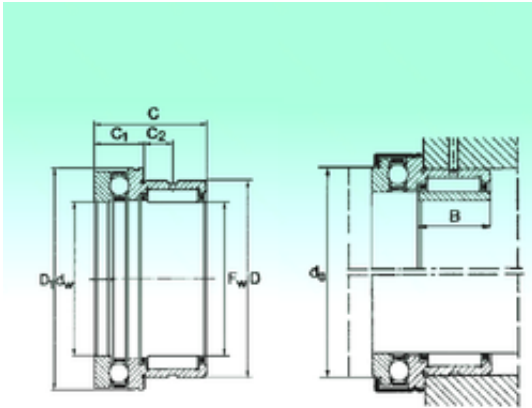

## BEARING de Mexico?S.A.

NKX 25 Bearing 2D drawings and 3D CAD models

### NBS NKX 25 Complex bearings

Bearing No. NKX 25

Size	25x37x30 mm
Bore Diameter	25 mm
Outer Diameter	37 mm
Width	30 mm
d	25 mm
Fw	25 mm
D	37 mm
C	30 mm
C1	11 mm
D1	42,1 mm
D2	43,2 mm
C2	9,5 mm
da	37,7 mm
Weight	0,125 Kg
Dynamic load rating radial (C)	17 kN
Dynamic load rating axial (C)	18 kN
Static load rating radial (C0)	30 kN
Static load rating axial (C0)	35 kN