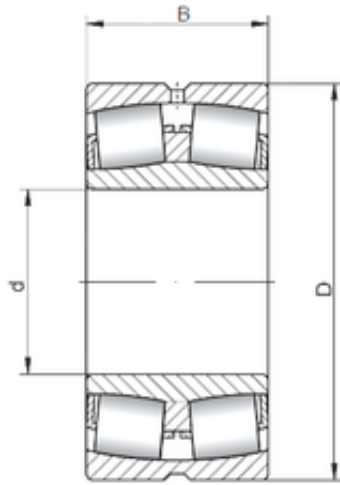

BEARING de Mexico?S.A.

240 mm x 360 mm x 118 mm ISO 24048W33
Bearing spherical bearings

Bearing No. 24048W33

Size	240x360x118 mm
Bore Diameter	240 mm
Outer Diameter	360 mm
Width	118 mm
d	240 mm
D	360 mm
B	118 mm
C	118 mm

24048W33 Bearing 2D drawings and 3D CAD models