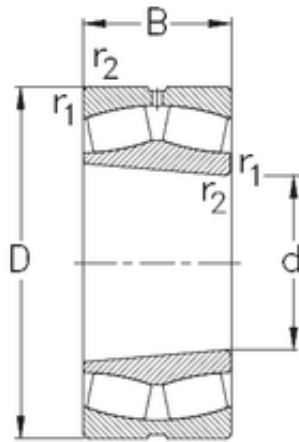

BEARING de Mexico?S.A.

120 mm x 215 mm x 58 mm NKE 22224-E-K-W33 Bearing spherical bearings

Bearing No. 22224-E-K-W33

Size	120x215x58 mm
Bore Diameter	120 mm
Outer Diameter	215 mm
Width	58 mm
d	120 mm
D	215 mm
B	58 mm
C	58 mm
r1 min.	2,1 mm
r2 min.	2,1 mm
Weight	8,76 Kg
Basic dynamic load rating (C)	553 kN
Basic static load rating (C0)	775 kN
Limiting speed	3800 r/min
Calculation factor (e)	0,25
Calculation factor (Y0)	2,5
Calculation factor (Y1)	2,7

22224-E-K-W33 Bearing 2D drawings and 3D CAD models