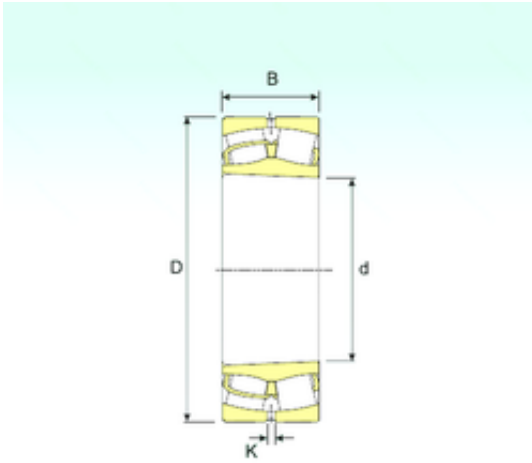

## BEARING de Mexico?S.A.

22212 K Bearing 2D drawings and 3D CAD models

60 mm x 110 mm x 28 mm ISB 22212 K Bearing  
spherical bearings

Bearing No. 22212 K

Size	60x110x28 mm
Bore Diameter	60 mm
Outer Diameter	110 mm
Width	28 mm
d	60 mm
D	110 mm
B	28 mm
C	28 mm
K	3 mm
Weight	1,15 Kg
Basic dynamic load rating (C)	153 kN
Basic static load rating (C0)	163 kN
(Grease) Lubrication Speed	5737,5 r/min