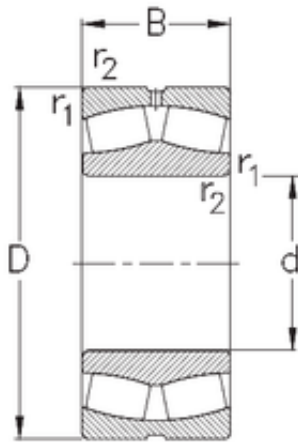

BEARING de Mexico?S.A.

220 mm x 400 mm x 144 mm NKE 23244-MB-W33 Bearing spherical bearings

Bearing No. 23244-MB-W33

Size	220x400x144 mm
Bore Diameter	220 mm
Outer Diameter	400 mm
Width	144 mm
d	220 mm
D	400 mm
B	144 mm
C	144 mm
r1 min.	4 mm
r2 min.	4 mm
Weight	83 Kg
Basic dynamic load rating (C)	2040 kN
Basic static load rating (C0)	3290 kN
Limiting speed	1500 r/min
Calculation factor (e)	0,36
Calculation factor (Y0)	1,8
Calculation factor (Y1)	1,9

23244-MB-W33 Bearing 2D drawings and 3D CAD models