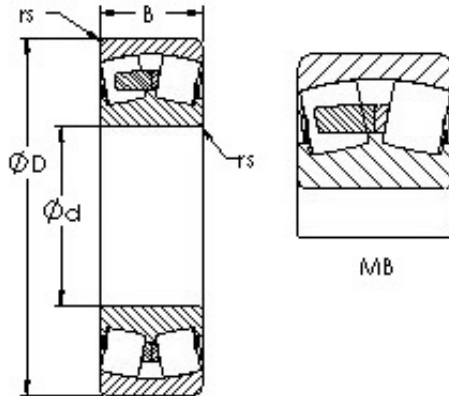

BEARING de Mexico?S.A.

AST 22309MB Bearing spherical bearings

Bearing No. 22309MB

Size	45x100x36 mm
Bore Diameter	45 mm
Outer Diameter	100 mm
Width	36 mm
Bearing Type	straight bore
Bore Dia (d)	45.0000
Outer Dia (D)	100.0000
Width (B)	36.0000
Radius (min) (rs)	1.500
Dynamic Load Rating (Cr)	150,000
Static Load Rating (Cor)	175,000
Max Speed (Grease) (X1000 RPM)	3
Max Speed (Oil) (X1000 RPM)	5
Weight (g)	1,370.00
Material	52100 Chrome steel, or equivalent

22309MB Bearing 2D drawings and 3D CAD models