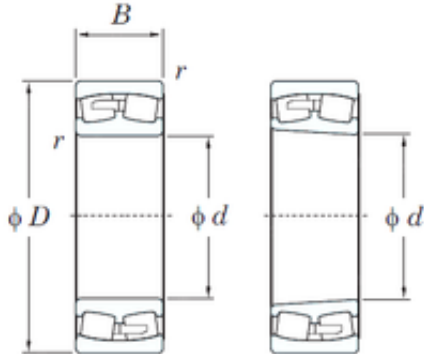

BEARING de Mexico?S.A.

460 mm x 830 mm x 296 mm KOYO 23292RK
Bearing spherical bearings

Bearing No. 23292RK

Size	460x830x296 mm
Bore Diameter	460 mm
Outer Diameter	830 mm
Width	296 mm
d	460 mm
D	830 mm
B	296 mm
C	296 mm
r min.	7,5 mm
da min.	496 mm
Da max.	794 mm
ra max.	6 mm
Weight	699 Kg
Basic dynamic load rating (C)	7610 kN
Basic static load rating (C0)	13700 kN
(Grease) Lubrication Speed	270 r/min
(Oil) Lubrication Speed	370 r/min
Calculation factor (e)	0,36
Calculation factor (Y0)	1,81
Calculation factor (Y1)	1,85

23292RK Bearing 2D drawings and 3D CAD models