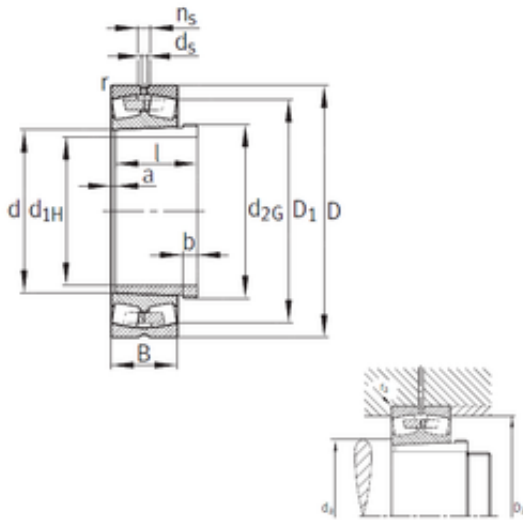

BEARING de Mexico?S.A.

240 mm x 440 mm x 160 mm FAG 23248-B-K-MB+AH2348 Bearing spherical bearings

Bearing No. 23248-B-K-MB+AH2348

Size	240x440x160 mm
Bore Diameter	240 mm
Outer Diameter	440 mm
Width	160 mm
d	240 mm
d1	220 mm
D	440 mm
B	160 mm
C	160 mm
n	23,5 mm
l	189 mm
a	8 mm
b	30 mm
r min.	4 mm
D1	371 mm
Thread (G)	Tr260X4
da min.	257 mm
Da max.	423 mm
ra max.	3 mm
d5	12,5 r/min
Weight	120,6 Kg
Basic dynamic load rating (C)	2450 kN
Basic static load rating (C0)	4250 kN
Fatigue load limit (Pu)	231
Reference speed	750 r/min

23248-B-K-MB+AH2348 Bearing 2D drawings and 3D CAD models

BEARING de Mexico?S.A.

Limiting speed	1 300 r/min
Calculation factor (e)	0,37
Calculation factor (Y0)	1,76
Calculation factor (Y1)	1,8