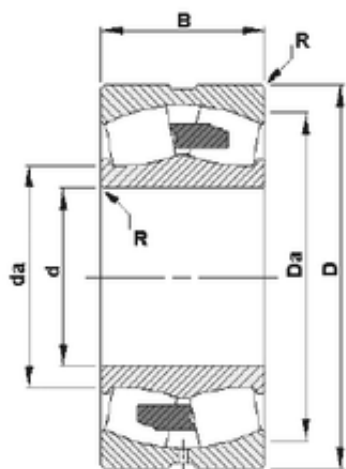

## BEARING de Mexico?S.A.

800 mm x 1280 mm x 475 mm Timken  
241/800YMD Bearing spherical bearings

Bearing No. 241/800YMD

Size	800x1280x475 mm
Bore Diameter	800 mm
Outer Diameter	1280 mm
Width	475 mm
d	800 mm
D	1280 mm
B	475 mm
C	475 mm
R	7 mm
Da	1170 mm
da	896 mm

241/800YMD Bearing 2D drawings and 3D CAD models