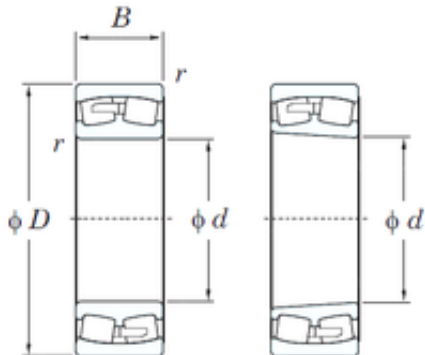

BEARING de Mexico?S.A.

190 mm x 340 mm x 92 mm KOYO 22238RK
Bearing spherical bearings

Bearing No. 22238RK

| | |
|-------------------------------|---------------|
| Size | 190x340x92 mm |
| Bore Diameter | 190 mm |
| Outer Diameter | 340 mm |
| Width | 92 mm |
| d | 190 mm |
| D | 340 mm |
| B | 92 mm |
| C | 92 mm |
| r min. | 4 mm |
| da min. | 208 mm |
| Da max. | 322 mm |
| ra max. | 3 mm |
| Weight | 36,6 Kg |
| Basic dynamic load rating (C) | 1110 kN |
| Basic static load rating (C0) | 1730 kN |
| (Grease) Lubrication Speed | 1000 r/min |
| (Oil) Lubrication Speed | 1300 r/min |
| Calculation factor (e) | 0,29 |
| Calculation factor (Y0) | 2,24 |
| Calculation factor (Y1) | 2,29 |

22238RK Bearing 2D drawings and 3D CAD models