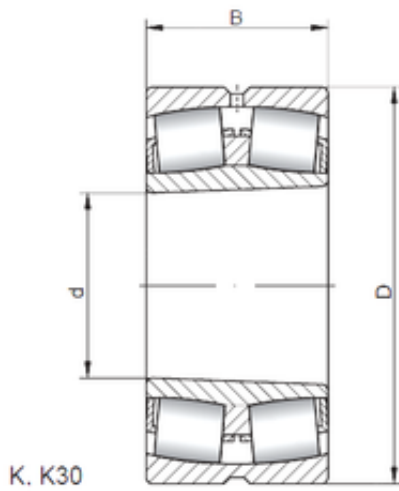

BEARING de Mexico?S.A.

530 mm x 780 mm x 185 mm ISO 230/530
KW33 Bearing spherical bearings

Bearing No. 230/530 KW33

Size	530x780x185 mm
Bore Diameter	530 mm
Outer Diameter	780 mm
Width	185 mm
d	530 mm
D	780 mm
B	185 mm
C	185 mm

230/530 KW33 Bearing 2D drawings and 3D CAD models