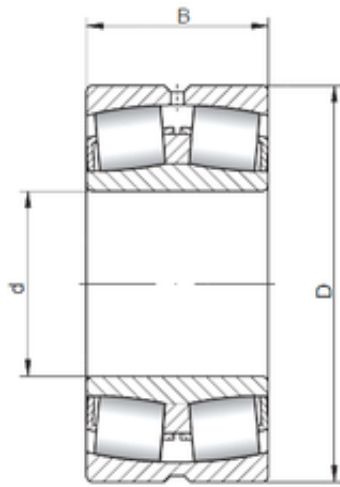

BEARING de Mexico?S.A.

55 mm x 120 mm x 43 mm ISO 22311W33
Bearing spherical bearings

Bearing No. 22311W33

Size	55x120x43 mm
Bore Diameter	55 mm
Outer Diameter	120 mm
Width	43 mm
d	55 mm
D	120 mm
B	43 mm
C	43 mm

22311W33 Bearing 2D drawings and 3D CAD models