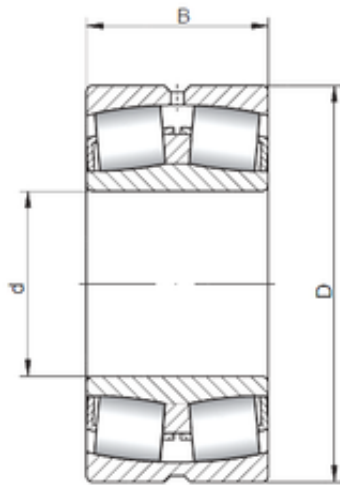

BEARING de Mexico?S.A.

170 mm x 360 mm x 120 mm ISO 22334W33
Bearing spherical bearings

Bearing No. 22334W33

Size	170x360x120 mm
Bore Diameter	170 mm
Outer Diameter	360 mm
Width	120 mm
d	170 mm
D	360 mm
B	120 mm
C	120 mm

22334W33 Bearing 2D drawings and 3D CAD models