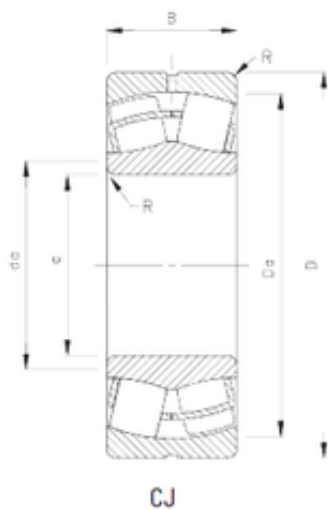

BEARING de Mexico?S.A.

120 mm x 200 mm x 80 mm Timken 24124CJ
Bearing spherical bearings

Bearing No. 24124CJ

Size	120x200x80 mm
Bore Diameter	120 mm
Outer Diameter	200 mm
Width	80 mm
d	120 mm
D	200 mm
B	80 mm
C	80 mm
R	2 mm
Da	181 mm
da	136 mm

24124CJ Bearing 2D drawings and 3D CAD models