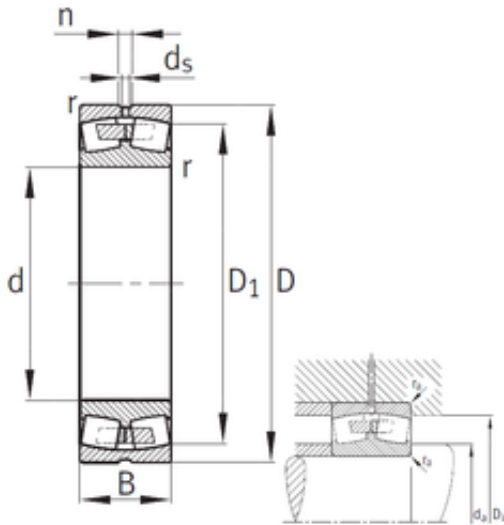

BEARING de Mexico?S.A.

360 mm x 650 mm x 232 mm FAG 23272-B-MB
Bearing spherical bearings

Bearing No. 23272-B-MB

Size	360x650x232 mm
Bore Diameter	360 mm
Outer Diameter	650 mm
Width	232 mm
d	360 mm
D	650 mm
B	232 mm
C	232 mm
n	23,5 mm
r min.	6 mm
D1	548,3 mm
da min.	386 mm
Da max.	624 mm
ra max.	5 mm
d5	12,5 r/min
Weight	347 Kg
Basic dynamic load rating (C)	4900 kN
Basic static load rating (C0)	9150 kN
Fatigue load limit (Pu)	720
Reference speed	425 r/min
Limiting speed	800 r/min
Calculation factor (e)	0,38
Calculation factor (Y0)	1,74
Calculation factor (Y1)	1,78

23272-B-MB Bearing 2D drawings and 3D CAD models