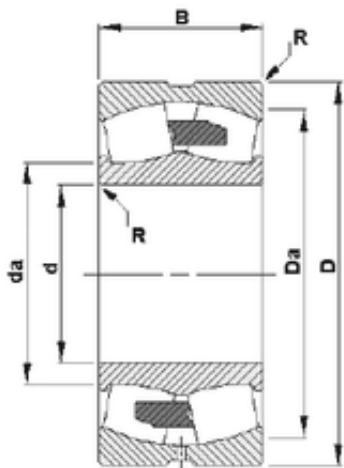

## BEARING de Mexico?S.A.

900 mm x 1180 mm x 206 mm Timken  
239/900YMB Bearing spherical bearings

Bearing No. 239/900YMB

Size	900x1180x206 mm
Bore Diameter	900 mm
Outer Diameter	1180 mm
Width	206 mm
d	900 mm
D	1180 mm
B	206 mm
C	206 mm
R	5 mm
Da	1112 mm
da	965 mm

239/900YMB Bearing 2D drawings and 3D CAD models