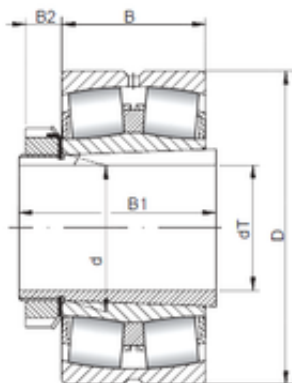

## BEARING de Mexico?S.A.

200 mm x 340 mm x 112 mm ISO 23140  
KCW33+H3140 Bearing spherical bearings

Bearing No. 23140 KCW33+H3140

|                |                |
|----------------|----------------|
| Size           | 200x340x112 mm |
| Bore Diameter  | 200 mm         |
| Outer Diameter | 340 mm         |
| Width          | 112 mm         |
| d              | 200 mm         |
| d1             | 180 mm         |
| D              | 340 mm         |
| B              | 112 mm         |
| C              | 112 mm         |
| B1             | 150 mm         |
| B2             | 32 mm          |

23140 KCW33+H3140 Bearing 2D drawings and 3D  
CAD models