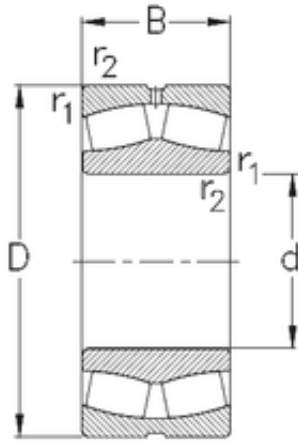

## BEARING de Mexico?S.A.

460 mm x 680 mm x 163 mm NKE 23092-MB-W33 Bearing spherical bearings

Bearing No. 23092-MB-W33

Size	460x680x163 mm
Bore Diameter	460 mm
Outer Diameter	680 mm
Width	163 mm
d	460 mm
D	680 mm
B	163 mm
C	163 mm
r1 min.	6 mm
r2 min.	6 mm
Weight	214 Kg
Basic dynamic load rating (C)	3480 kN
Basic static load rating (C0)	7000 kN
Limiting speed	950 r/min
Calculation factor (e)	0,23
Calculation factor (Y0)	2,8
Calculation factor (Y1)	2,9

23092-MB-W33 Bearing 2D drawings and 3D CAD models