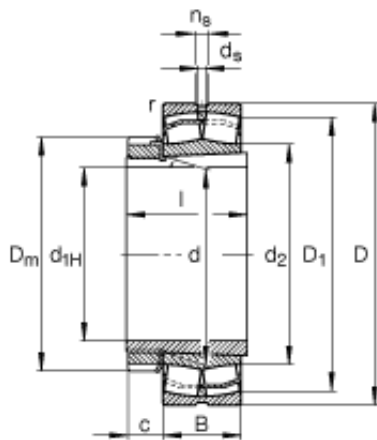

BEARING de Mexico?S.A.

70 mm x 150 mm x 51 mm FAG 22314-E1-K-T41A + H2314 Bearing spherical bearings

Bearing No. 22314-E1-K-T41A + H2314

22314-E1-K-T41A + H2314 Bearing 2D drawings and 3D CAD models

Size	60x150x51 mm
Bore Diameter	60 mm
Outer Diameter	150 mm
Width	51 mm
d_{1H}	60 mm
D	150 mm
B	51 mm
$B_{a \min}$	5 mm
c	14 mm
D_1	128 mm
$D_{a \max}$	138 mm
D_m	92 mm
d	70 mm
d_2	86,7 mm
$d_{a \max}$	86 mm
$d_{b \min}$	77 mm
d_s	4,8 mm
l	68 mm
n_s	9,5
$r_{a \max}$	2,1 mm
r_{\min}	2,1 mm
	H2314 / Adapter sleeve
m	4,1 kg / Weight
m	0,92 kg

BEARING de Mexico?S.A.

¹	
C_r	390000 N / Dynamic load rating (radial)
e	0,34
Y_1	2
Y_2	2,98
C_{0r}	390000 N / Static load rating (radial)
Y_0	1,96
n_G	4800 1/min / Limiting speed