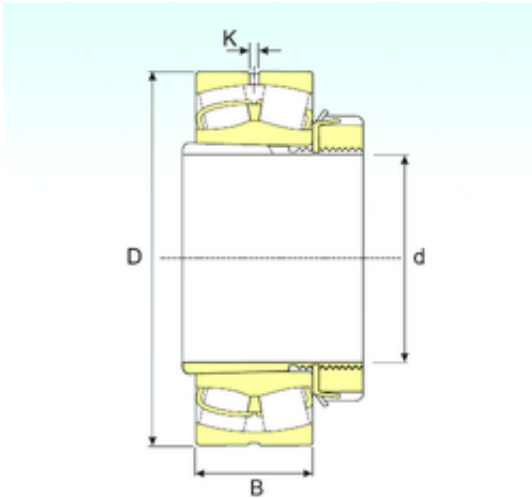

BEARING de Mexico?S.A.

70 mm x 170 mm x 58 mm ISB 22316
EKW33+H2316 Bearing spherical bearings

Bearing No. 22316 EKW33+H2316

Size	70x170x58 mm
Bore Diameter	70 mm
Outer Diameter	170 mm
Width	58 mm
d	70 mm
D	170 mm
B	58 mm
B1	78 mm
C	58 mm
K	4,5 mm
Weight	7,65 Kg
Basic dynamic load rating (C)	480 kN
Basic static load rating (C0)	529 kN
(Grease) Lubrication Speed	3060 r/min

22316 EKW33+H2316 Bearing 2D drawings and 3D CAD models