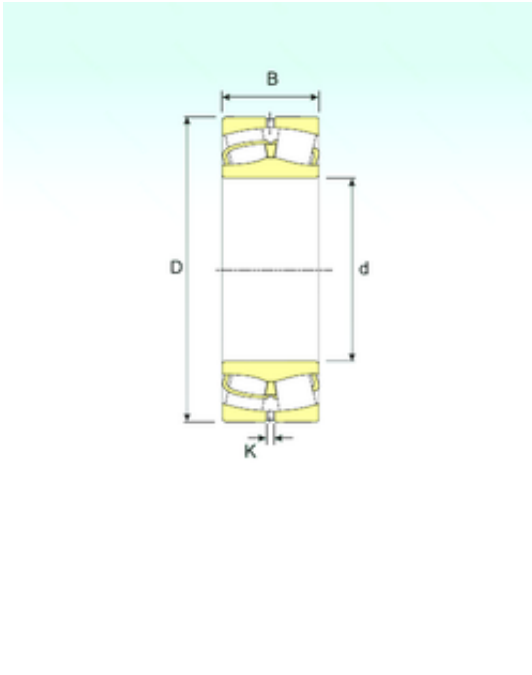

## BEARING de Mexico?S.A.

23980 Bearing 2D drawings and 3D CAD models

400 mm x 540 mm x 106 mm ISB 23980 Bearing  
spherical bearings

Bearing No. 23980

Size	400x540x106 mm
Bore Diameter	400 mm
Outer Diameter	540 mm
Width	106 mm
d	400 mm
D	540 mm
B	106 mm
C	106 mm
K	7,5 mm
Weight	71 Kg
Basic dynamic load rating (C)	1960 kN
Basic static load rating (C0)	3822 kN
(Grease) Lubrication Speed	918 r/min