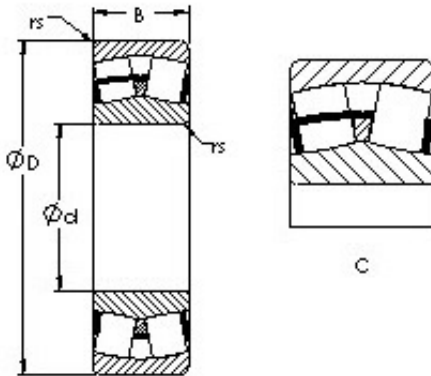

BEARING de Mexico?S.A.

AST 22315C Bearing spherical bearings

Bearing No. 22315C

Size	75x160x55 mm
Bore Diameter	75 mm
Outer Diameter	160 mm
Width	55 mm
Bearing Type	straight bore
Bore Dia (d)	75.0000
Outer Dia (D)	160.0000
Width (B)	55.0000
Radius (min) (rs)	2.100
Dynamic Load Rating (Cr)	415,000
Static Load Rating (Cor)	520,000
Max Speed (Grease) (X1000 RPM)	2
Max Speed (Oil) (X1000 RPM)	3
Weight (g)	5,280.00
Material	52100 Chrome steel, or equivalent

22315C Bearing 2D drawings and 3D CAD models