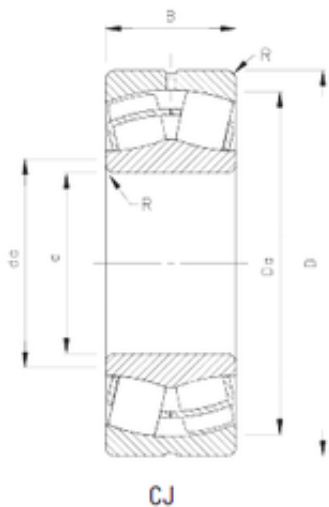

BEARING de Mexico?S.A.

150 mm x 250 mm x 100 mm Timken 24130CJ
Bearing spherical bearings

Bearing No. 24130CJ

Size	150x250x100 mm
Bore Diameter	150 mm
Outer Diameter	250 mm
Width	100 mm
d	150 mm
D	250 mm
B	100 mm
C	100 mm
R	2 mm
Da	225 mm
da	169 mm

24130CJ Bearing 2D drawings and 3D CAD models