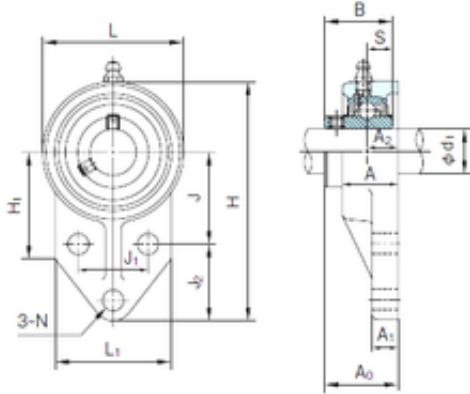

BEARING de Mexico?S.A.

NACHI UCFK205 Ball bearings units

Bearing No. UCFK205

UCFK205 Bearing 2D drawings and 3D CAD models

Bore Diameter	25 mm
d	25 mm
A0	35.7 mm
A	27 mm
A1	13 mm
B	34 mm
H	116 mm
H1	52 mm
J	45 mm
L	68 mm
L1	56 mm
N	10 mm
S	14.3 mm
Bolt (G)	M8
A2	16 mm
J1	34 mm
J2	27 mm