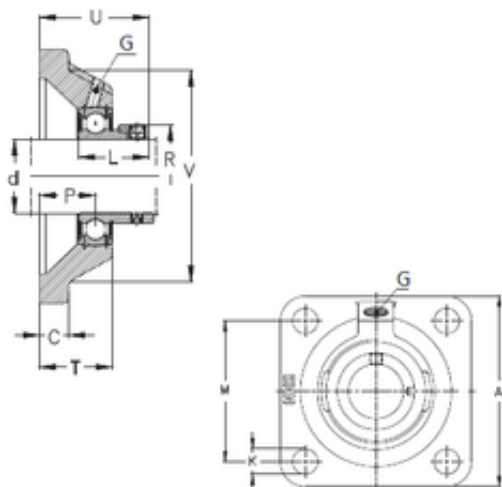

BEARING de Mexico?S.A.

NKE PCJ15 Ball bearings units

Bearing No. PCJ15

Bore Diameter	15 mm
d	15 mm
P	17 mm
V	58 mm
U	39,1 mm
K	11,5 mm
A	76 mm
C	9,5 mm
L	28,6 mm
M	54 mm
R	28 mm
T	27 mm
Thread (G)	M6

PCJ15 Bearing 2D drawings and 3D CAD models