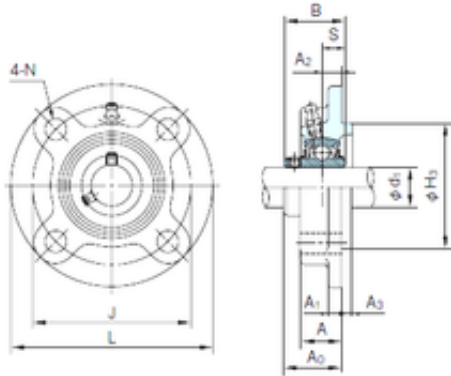

### NACHI UCFC213 Ball bearings units

Bearing No. UCFC213

Bore Diameter	65 mm
d1	65 mm
H3	145 mm
A0	55.7 mm
A	36 mm
A1	15 mm
B	65.1 mm
J	170 mm
L	205 mm
N	19 mm
S	25.4 mm
Bolt (G)	M16
A2	16 mm
A3	14 mm

UCFC213 Bearing 2D drawings and 3D CAD models