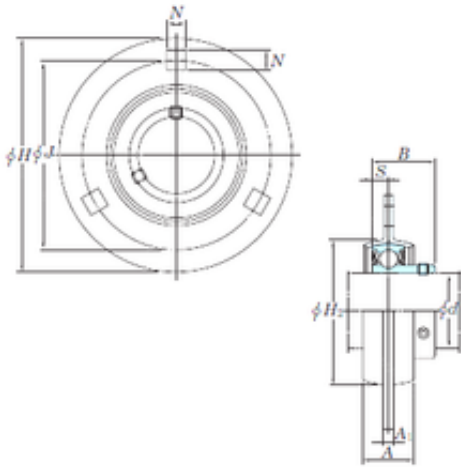

## BEARING de Mexico?S.A.

SBPF202-10 Bearing 2D drawings and 3D CAD models

### KOYO SBPF202-10 Ball bearings units

Bearing No. SBPF202-10

Bore Diameter	15,875 mm
Width	22 mm
d	15,875 mm
A	14 mm
A1	4 mm
B	22 mm
H	81 mm
H2	49 mm
J	63,5 mm
N	7,1 mm
S	6 mm
Bolt (G)	M6
Weight	0,27 Kg
Basic dynamic load rating (C)	9,55 kN
Basic static load rating (C0)	4,8 kN
Category	Bearings
Inventory	0.0
Manufacturer Name	KOYO
Minimum Buy Quantity	N/A
Weight / Kilogram	0
Product Group	M06110