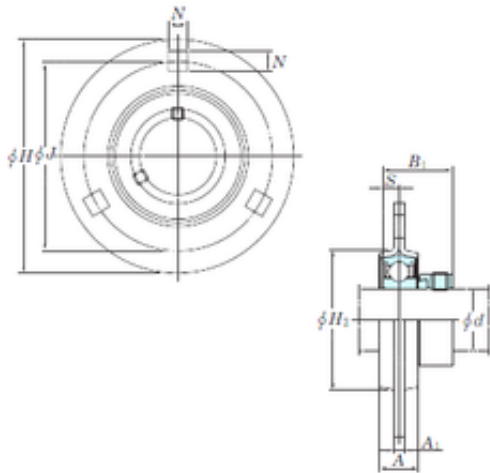

### KOYO SAPF207-21 Ball bearings units

Bearing No. SAPF207-21

Bore Diameter	31.75 mm
d	31.75 mm
A	22 mm
A1	5,2 mm
B1	36,5 mm
H	122 mm
H2	81 mm
J	100 mm
N	11 mm
S	8,5 mm
Bolt (G)	M10
Weight	0,9 Kg
Basic dynamic load rating (C)	25,7 kN
Basic static load rating (C0)	15,4 kN

SAPF207-21 Bearing 2D drawings and 3D CAD models