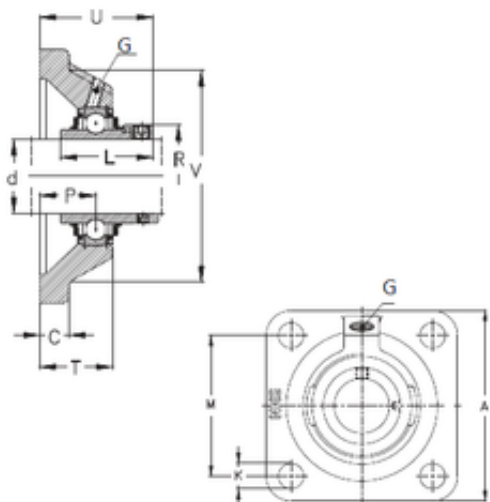

BEARING de Mexico?S.A.

NKE RCJO35 Ball bearings units

Bearing No. RCJO35

Bore Diameter	35 mm
d	35 mm
P	20 mm
V	104 mm
U	53,4 mm
K	19 mm
A	135 mm
C	16 mm
L	51,6 mm
M	100 mm
R	55 mm
T	31 mm
Thread (G)	R1/8 "

RCJO35 Bearing 2D drawings and 3D CAD models