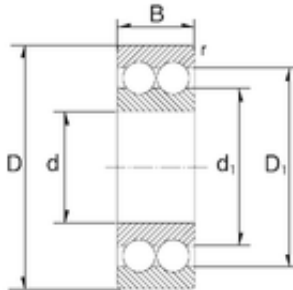

## BEARING de Mexico?S.A.

20 mm x 52 mm x 22,2 mm ZEN S5304 Angular contact ball bearings

Bearing No. S5304

Size	20x52x22.2 mm
Bore Diameter	20 mm
Outer Diameter	52 mm
Width	22,2 mm
d	20 mm
D	52 mm
B	22,2 mm
C	22,2 mm
Weight	0,22 Kg
Basic dynamic load rating (C)	24,6 kN
Basic static load rating (C0)	16 kN
(Grease) Lubrication Speed	9000 r/min

S5304 Bearing 2D drawings and 3D CAD models