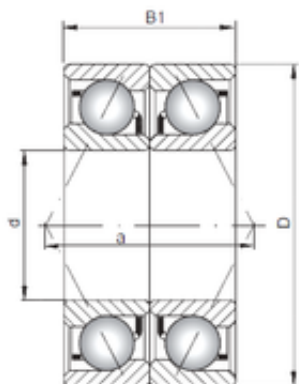

BEARING de Mexico?S.A.

ISO 7409 BDB Angular contact ball bearings

Bearing No. 7409 BDB

Size	45x120x58 mm
Bore Diameter	45 mm
Outer Diameter	120 mm
Width	58 mm
d	45 mm
D	120 mm
B1	58 mm
Angle ()	40 °
a	99,1 mm

7409 BDB Bearing 2D drawings and 3D CAD models