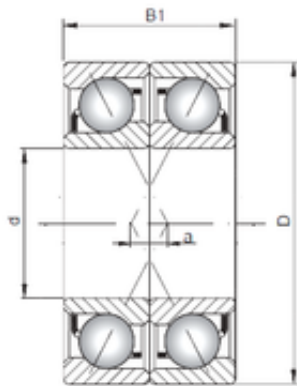

### ISO 7418 BDF Angular contact ball bearings

Bearing No. 7418 BDF

Size	90x225x108 mm
Bore Diameter	90 mm
Outer Diameter	225 mm
Width	108 mm
d	90 mm
D	225 mm
B1	108 mm
Angle ( )	40 °
a	78,2 mm

7418 BDF Bearing 2D drawings and 3D CAD models