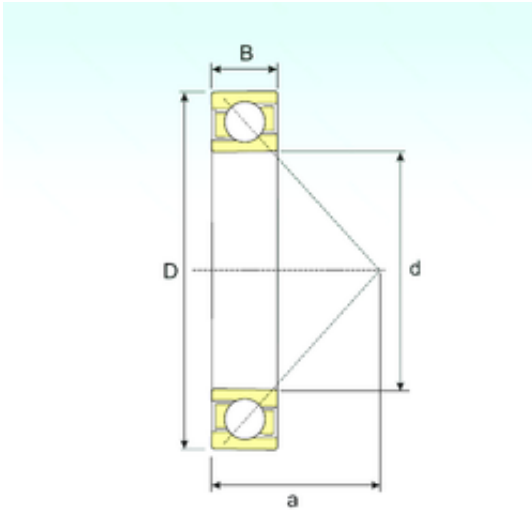

BEARING de Mexico?S.A.

340 mm x 620 mm x 92 mm ISB 7268 B Angular contact ball bearings

Bearing No. 7268 B

Size	340x620x92 mm
Bore Diameter	340 mm
Outer Diameter	620 mm
Width	92 mm
d	340 mm
D	620 mm
B	92 mm
C	92 mm
a	248 mm
Weight	126 Kg
Basic dynamic load rating (C)	715 kN
Basic static load rating (C0)	1080 kN
(Grease) Lubrication Speed	700 r/min

7268 B Bearing 2D drawings and 3D CAD models