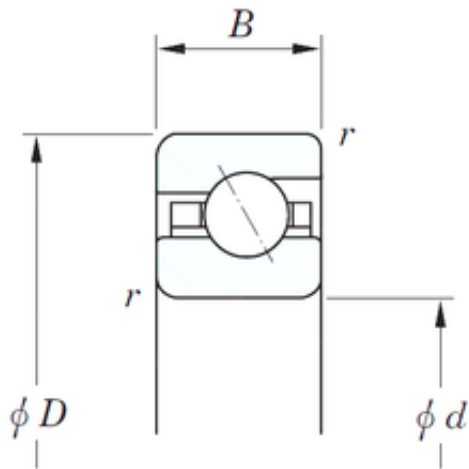

BEARING de Mexico?S.A.

50,8 mm x 66,675 mm x 7,938 mm KOYO
KBA020 Angular contact ball bearings

Bearing No. KBA020

Size	50.8x66.675x7.938 mm
Bore Diameter	50,8 mm
Outer Diameter	66,675 mm
Width	7,938 mm
d	50,8 mm
D	66,675 mm
B	7,938 mm
C	7,938 mm
r	1 mm
Weight	0,068 Kg
Basic dynamic load rating (C)	6,75 kN
Bearing No.	KBA020
r(min)	1
Cr	6.75
C0r	6.70
Mass(kg)	0.068

KBA020 Bearing 2D drawings and 3D CAD models