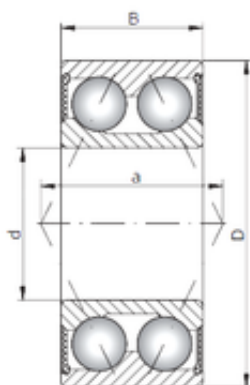

BEARING de Mexico?S.A.

ISO 3001-2RS Angular contact ball bearings

Bearing No. 3001-2RS

Size	12x28x12 mm
Bore Diameter	12 mm
Outer Diameter	28 mm
Width	12 mm
d	12 mm
D	28 mm
B1	12 mm
C	12 mm
a	13 mm

3001-2RS Bearing 2D drawings and 3D CAD models