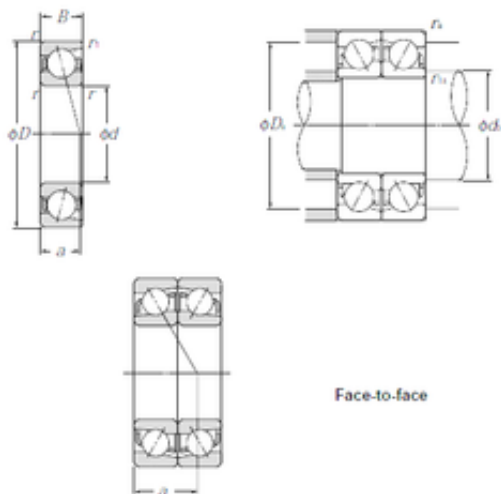

BEARING de Mexico?S.A.

90 mm x 115 mm x 13 mm CYSD 7818CDF
Angular contact ball bearings

Bearing No. 7818CDF

Size	90x115x13 mm
Bore Diameter	90 mm
Outer Diameter	115 mm
Width	13 mm
d	90 mm
D	115 mm
B	13 mm
C	13 mm
Angle (°)	15 °
r min.	1 mm
2B	26 mm
Weight	0,54 Kg
Basic dynamic load rating (C)	37 kN
Basic static load rating (C0)	52,5 kN
(Grease) Lubrication Speed	6400 r/min

7818CDF Bearing 2D drawings and 3D CAD models